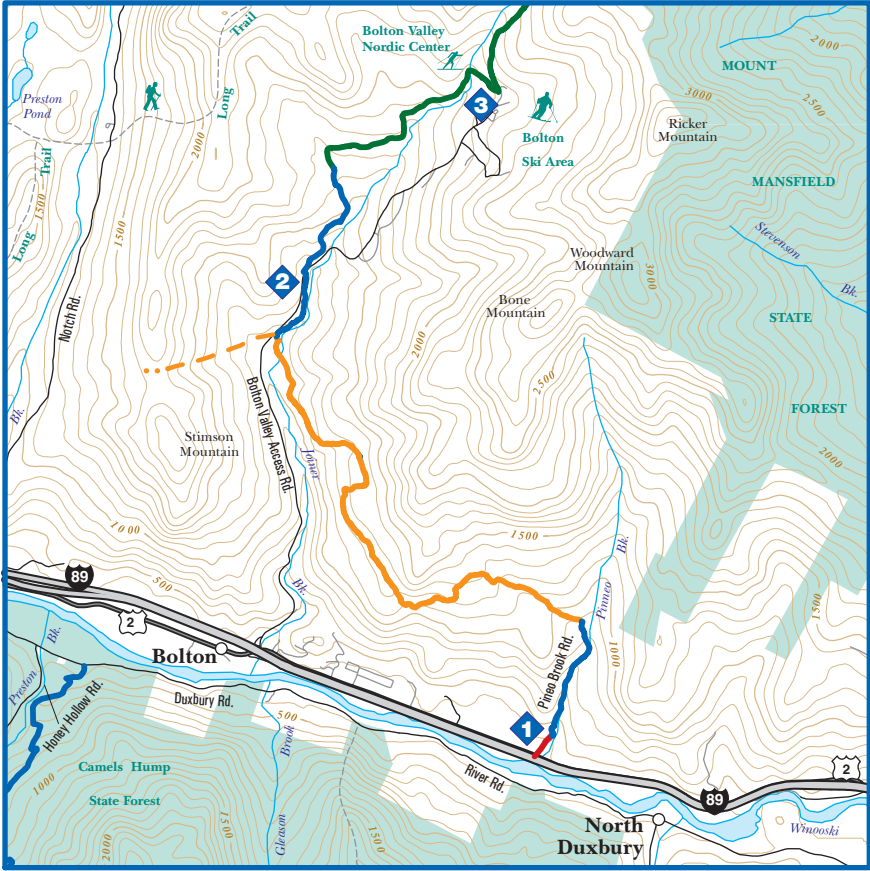

SECTION 21: ROUTE 2 TO BOLTON VALLEY NORDIC CENTER

Map Scale 1:75000

Section Elevation Profile (South to North)

Map Legend

Catamount Trail		Non-Catamount Trail	
	Ungroomed Trail		Trail
	Groomed Ski Center Trail		
	Snowmobile Trail		
	Unplowed Road		
	Road Walk		
	Federal Land		State Land
	Municipal Land		Private Land