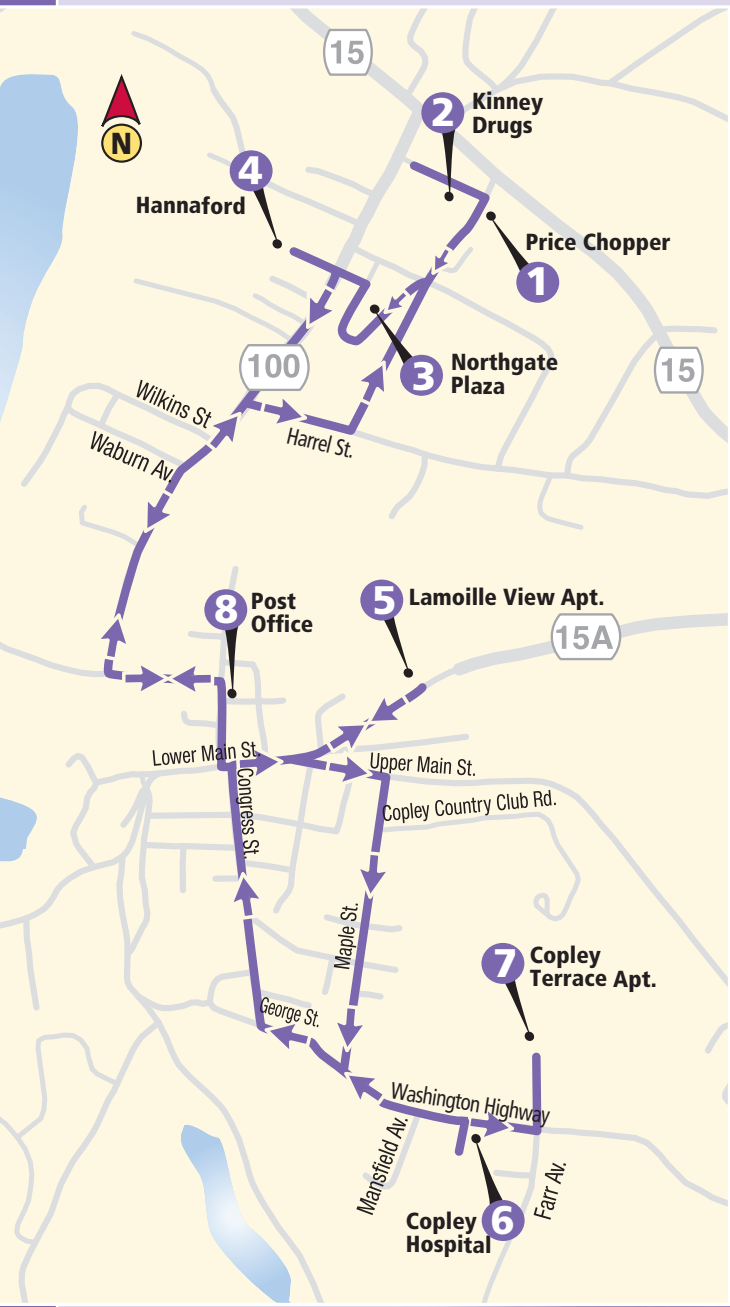

## MONDAY – FRIDAY NORTHBOUND TO MORRISVILLE

	<b>1</b> West Branch Apt.	<b>2</b> Stowe Town Hall	<b>3</b> Morrisville-Stowe Airport	<b>4</b> Gazebo at Union Bank	<b>5</b> Morrisville Post Office	<b>6</b> Morrisville Plaza
AM	8:30	8:34	8:44	8:52	8:54	9:00
PM	12:15	12:19	12:29	12:37	12:39	12:45

## MONDAY – FRIDAY SOUTHBOUND TO STOWE

	<b>6</b> Morrisville Plaza	<b>5</b> Morrisville Post Office	<b>4</b> Gazebo at Union Bank	<b>3</b> Morrisville-Stowe Airport	<b>2</b> Stowe Town Hall	<b>1</b> West Branch Apt.
AM	10:45	10:50	10:52	11:00	11:10	11:15
PM	2:45	2:50	2:55B	3:03	3:10	3:15

**B** Picks up at Bishop Marshall at 3:00 pm.

Relax and enjoy the views! When you take the Shopping Shuttle, you can get where you need to go, *and* get what you need, with two runs every weekday.

## MONDAY - FRIDAY

	Price Chopper <b>1</b>	Kinney Drug <b>2</b>	Northgate Plaza <b>3</b>	Hannaford <b>4</b>	Lamoille View Apt. <b>5</b>	Copley Hospital <b>6</b>	Copley Terrace Apt. <b>7</b>	Post Office <b>8</b>	Price Chopper <b>1</b>
	9:00	9:03	9:05	9:13	9:23	9:28	9:35	9:45	9:50
AM	9:55	9:58	10:00	10:08	10:18	10:23	10:30	10:40	10:45
PM	12:45	12:48	12:50	12:58	1:03	1:08	1:15	1:25	1:35
	1:40	1:43	1:45	1:53	1:58	2:03	2:10	2:20	2:45