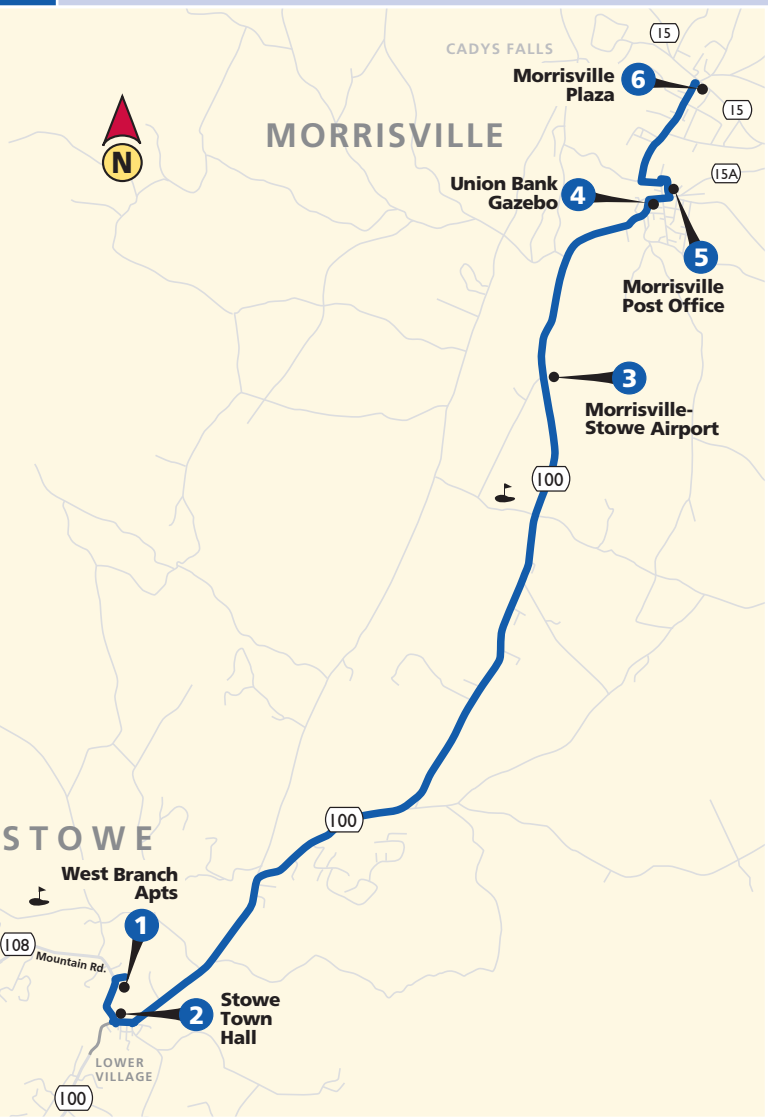

MONDAY – FRIDAY NORTHBOUND TO MORRISVILLE

	1 West Branch Apt.	2 Stowe Town Hall	3 Morrisville-Stowe Airport	4 Gazebo at Union Bank	5 Morrisville Post Office	6 Morrisville Plaza
AM	8:30	8:34	8:44	8:52	8:54	9:00
PM	12:15	12:19	12:29	12:37	12:39	12:45

MONDAY – FRIDAY SOUTHBOUND TO STOWE

	6 Morrisville Plaza	5 Morrisville Post Office	4 Gazebo at Union Bank	3 Morrisville-Stowe Airport	2 Stowe Town Hall	1 West Branch Apt.
AM	10:45	10:50	10:52	11:00	11:10	11:15
PM	2:45	2:50	2:55B	3:03	3:10	3:15

B Picks up at Bishop Marshall at 3:00 pm.

Relax and enjoy the views! When you take the Shopping Shuttle, you can get where you need to go, *and* get what you need, with two runs every weekday.